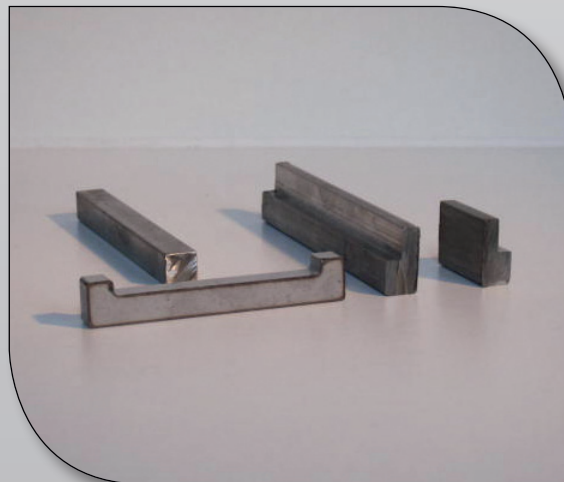

CGL Products

 **BIMETALS**

Rue Hors Château, 96 - B-4000 Liege - Belgium

SALES: Tel.: +32 42 23 05 11 - Fax: +32 42 23 08 90 - Email: bimetals.scr1@skynet.be

TECHNIQUE: Mobile (B. Hübner): +32 475 70 14 24 - Website: www.bimetals.be